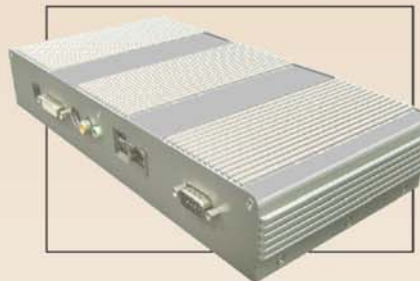

Networked Media Player Series

EMP350-HD Network Media Player shown